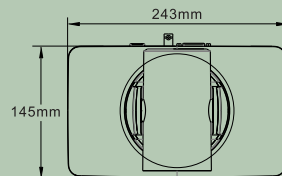

Dimensions

- | | |
|---------------|--------------------|
| ① USB3.0 | ④ RS-232OUT/RS-485 |
| ② DVI-D | ⑤ DC12V |
| ③ RS-232IN/IR | |

Accessories

Wall Bracket

Ceiling Plate

Technical Data

| Model | |
|-----------------------|---|
| AMC-E200U3 | |
| Camera | |
| Image Sensor | 1/2.8" Exmor CMOS, 2.14MP |
| Resolution | 1920x1080P/60/50/30/25/20/15/10/5 1280x720P/60/50/30/25/20/15/10/5 1024x768P/60/50/30/25/20/15/10/5 800x600P/60/50/30/25/20/15/10/5 640x480P/60/50/30/25/20/15/10/5 |
| Focal | 3.9mm - 46.8mm |
| Iris | F1.6 - F2.8 |
| Optical Zoom | 12X |
| Digital Zoom | 12X |
| Field of View | 72.5° - 6.3° |
| Focus | Auto, Manual, PTZ Trigger AF, One Push |
| Minimum Illumination | 0.5Lux |
| Shutter Speed | 1/1 - 1/10,000s |
| AGC | Auto / Manual |
| White Balance | Auto, Indoor, Outdoor, One Push, Manual, Automatic Tracking, Sodium , Fluorescent |
| AE Control | Auto, Manual, Shutter Priority, Iris Priority, Intelligence |
| BLC | Yes |
| WDR | Yes |
| Noise Reduction | 2D / 3D |
| Pan & Tilt | |
| Pan Range | -170° ~ +170° |
| Tilt Range | -30° ~ +90° |
| Pan Speed | 0.1° ~ 120°/ s |
| Tilt Speed | 0.1° ~ 80°/ s |
| Preset Number | 256 |
| OSD | Yes |
| Image Flip | Yes |
| Interface | |
| Video Output | USB3.0, DVI-D |
| Control Interface | USB3.0, RS-232IN/IR, RS-232OUT/RS-485 |
| General | |
| Control Protocol | VISCA and Support Daisy Chain, PELCO-D, PELCO-P |
| Address | 0~63 |
| Power Supply | DC12V |
| Dimension (L×W×H) | 243mm x 145mm x 163mm |
| Weight | 1.2kg |
| Body Color | Grey |