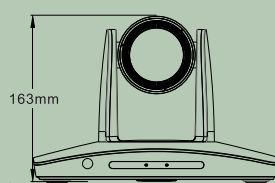

Dimensions

- | | |
|---------------|--------------------|
| ① USB3.0 | ④ RS-232OUT/RS-485 |
| ② DVI-D | ⑤ DC12V |
| ③ RS-232IN/IR | |

Accessories

Wall Bracket

Ceiling Plate

Technical Data

| Model | |
|-----------------------|---|
| AMC-E200U3 | |
| Camera | |
| Image Sensor | 1/2.8" Exmor CMOS, 2.14MP |
| Resolution | 1920x1080P/60/50/30/25/20/15/10/5 1280x720P/60/50/30/25/20/15/10/5 1024x768P/60/50/30/25/20/15/10/5 800x600P/60/50/30/25/20/15/10/5 640x480P/60/50/30/25/20/15/10/5 |
| Focal | 3.9mm - 46.8mm |
| Iris | F1.6 - F2.8 |
| Optical Zoom | 12X |
| Digital Zoom | 12X |
| Field of View | 72.5° - 6.3° |
| Focus | Auto, Manual, PTZ Trigger AF, One Push |
| Minimum Illumination | 0.5Lux |
| Shutter Speed | 1/1 - 1/10,000s |
| AGC | Auto / Manual |
| White Balance | Auto, Indoor, Outdoor, One Push, Manual, Automatic Tracking, Sodium , Fluorescent |
| AE Control | Auto, Manual, Shutter Priority, Iris Priority, Intelligence |
| BLC | Yes |
| WDR | Yes |
| Noise Reduction | 2D / 3D |
| Pan & Tilt | |
| Pan Range | -170° ~ +170° |
| Tilt Range | -30° ~ +90° |
| Pan Speed | 0.1° ~ 120°/ s |
| Tilt Speed | 0.1° ~ 80°/ s |
| Preset Number | 256 |
| OSD | Yes |
| Image Flip | Yes |
| Interface | |
| Video Output | USB3.0, DVI-D |
| Control Interface | USB3.0, RS-232IN/IR, RS-232OUT/RS-485 |
| General | |
| Control Protocol | VISCA and Support Daisy Chain, PELCO-D, PELCO-P |
| Address | 0~63 |
| Power Supply | DC12V |
| Dimension (L×W×H) | 243mm x 145mm x 163mm |
| Weight | 1.2kg |
| Body Color | Grey |